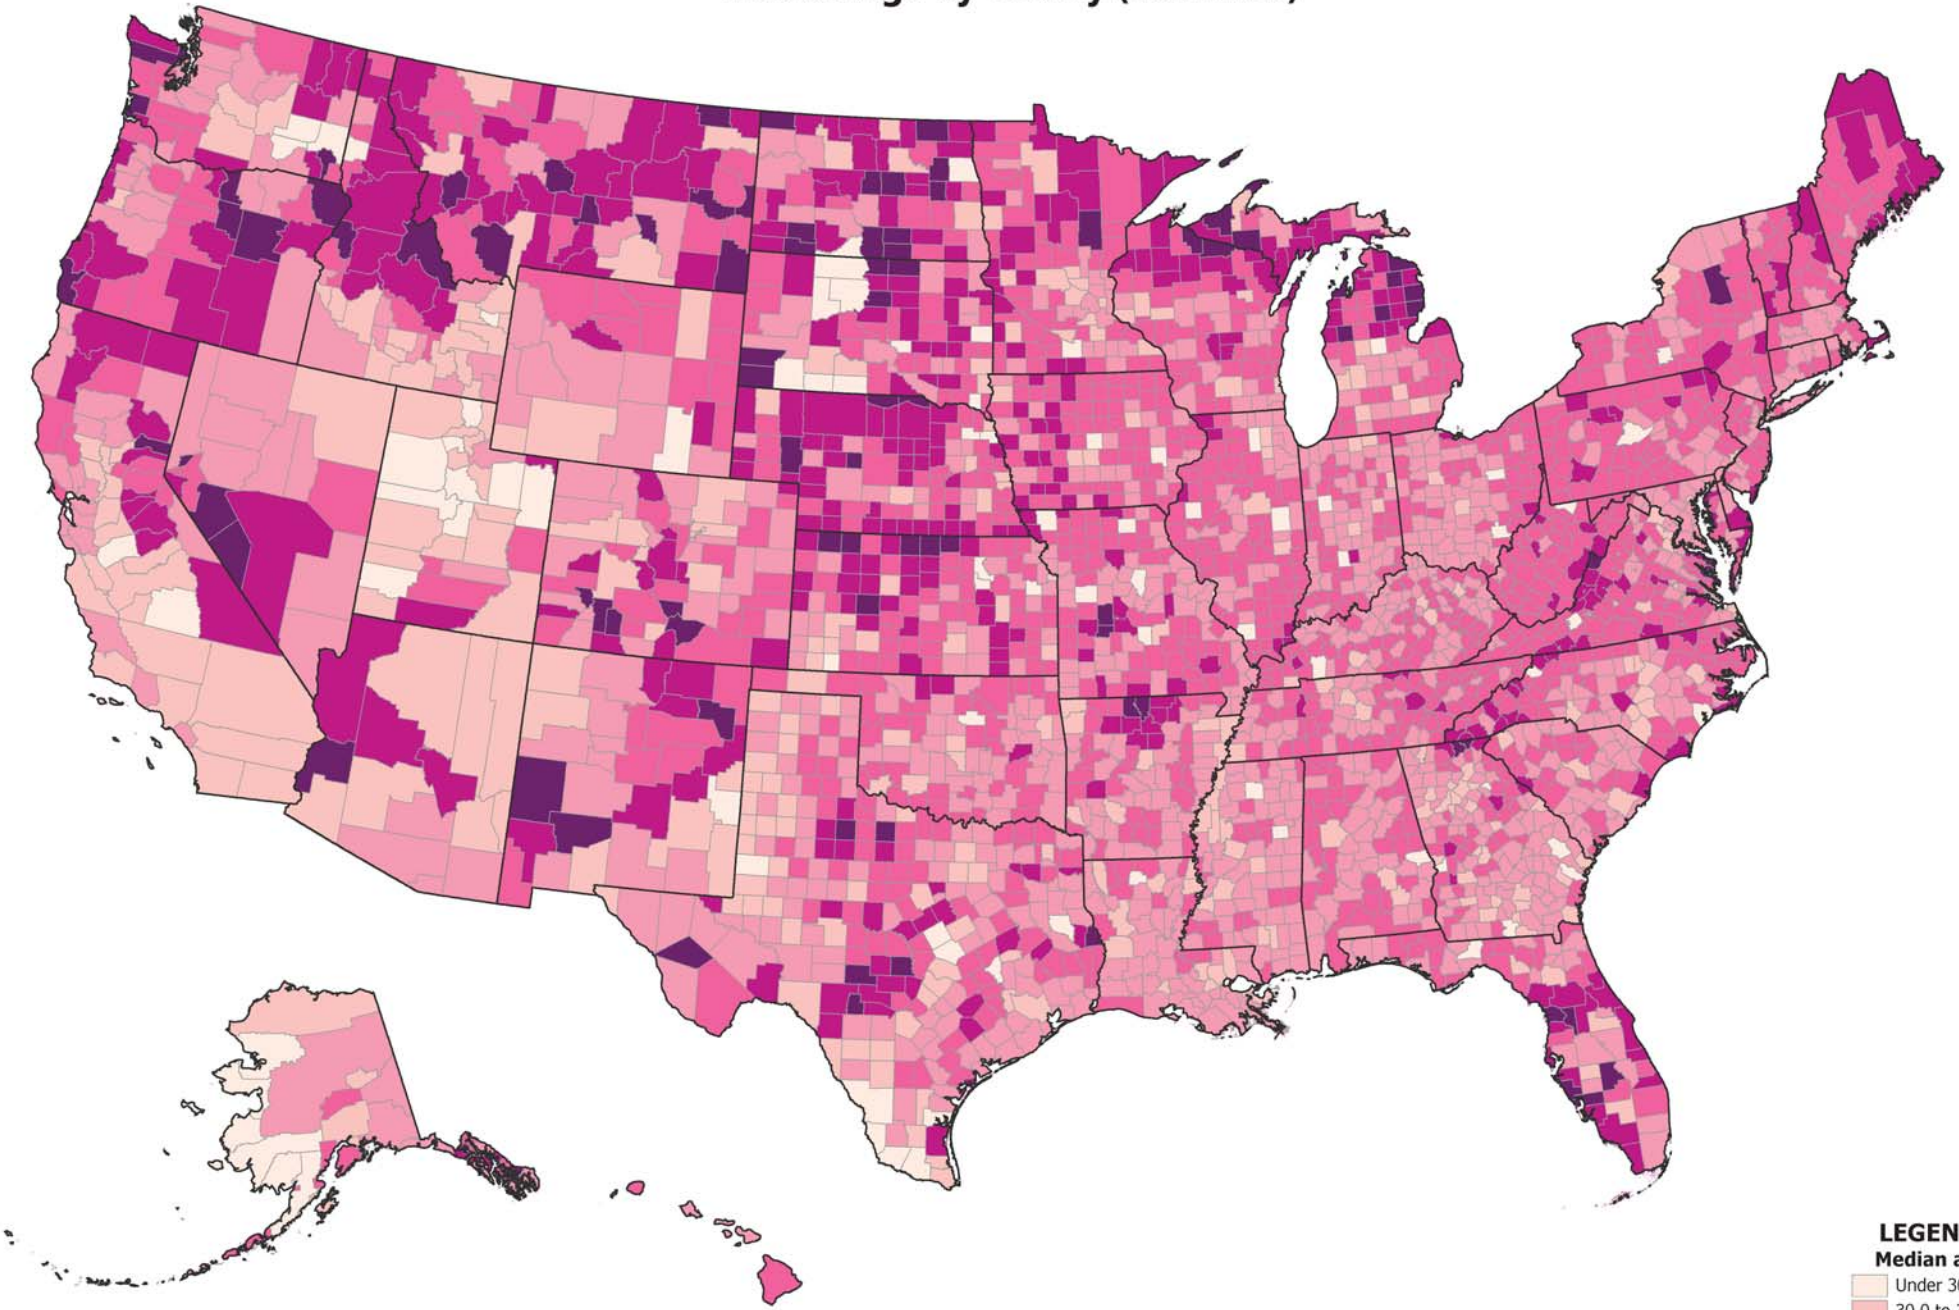

Median Age by County (2012 ACS)

LEGEND
Median age

- Under 30.0
- 30.0 to 34.9
- 35.0 to 39.9
- 40.0 to 44.9
- 45.0 to 49.9
- 50.0 and Over

(2012 ACS)